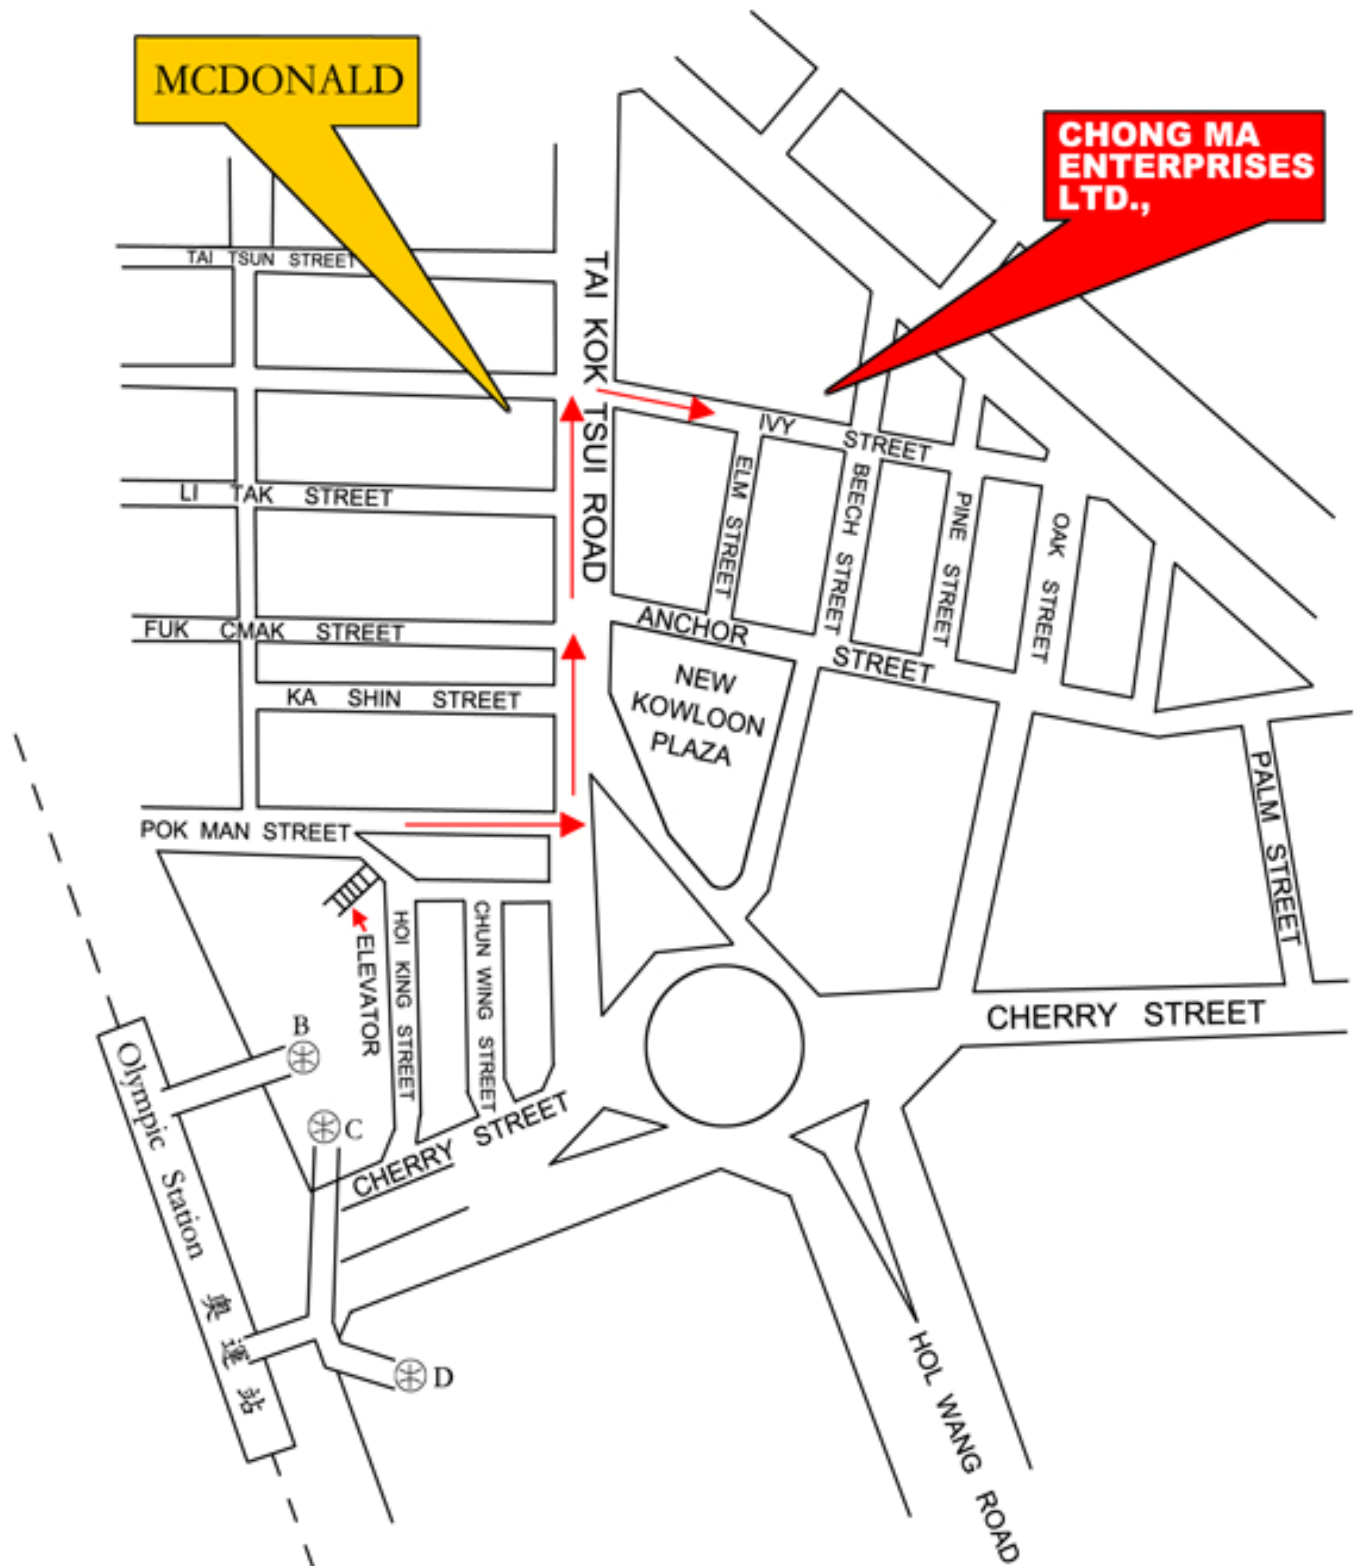

# CHONG MA ENTERPRISES LTD.,

(Location)

Flat B, 8/F., Wing Lee Ind. Bldg., 28Ivy Street, Tai Kok Tsui, Kowloon, Hong Kong.  
Tel:(852)27891900 Fax:(852)27870059 WebSite:<http://www.chongma.com>