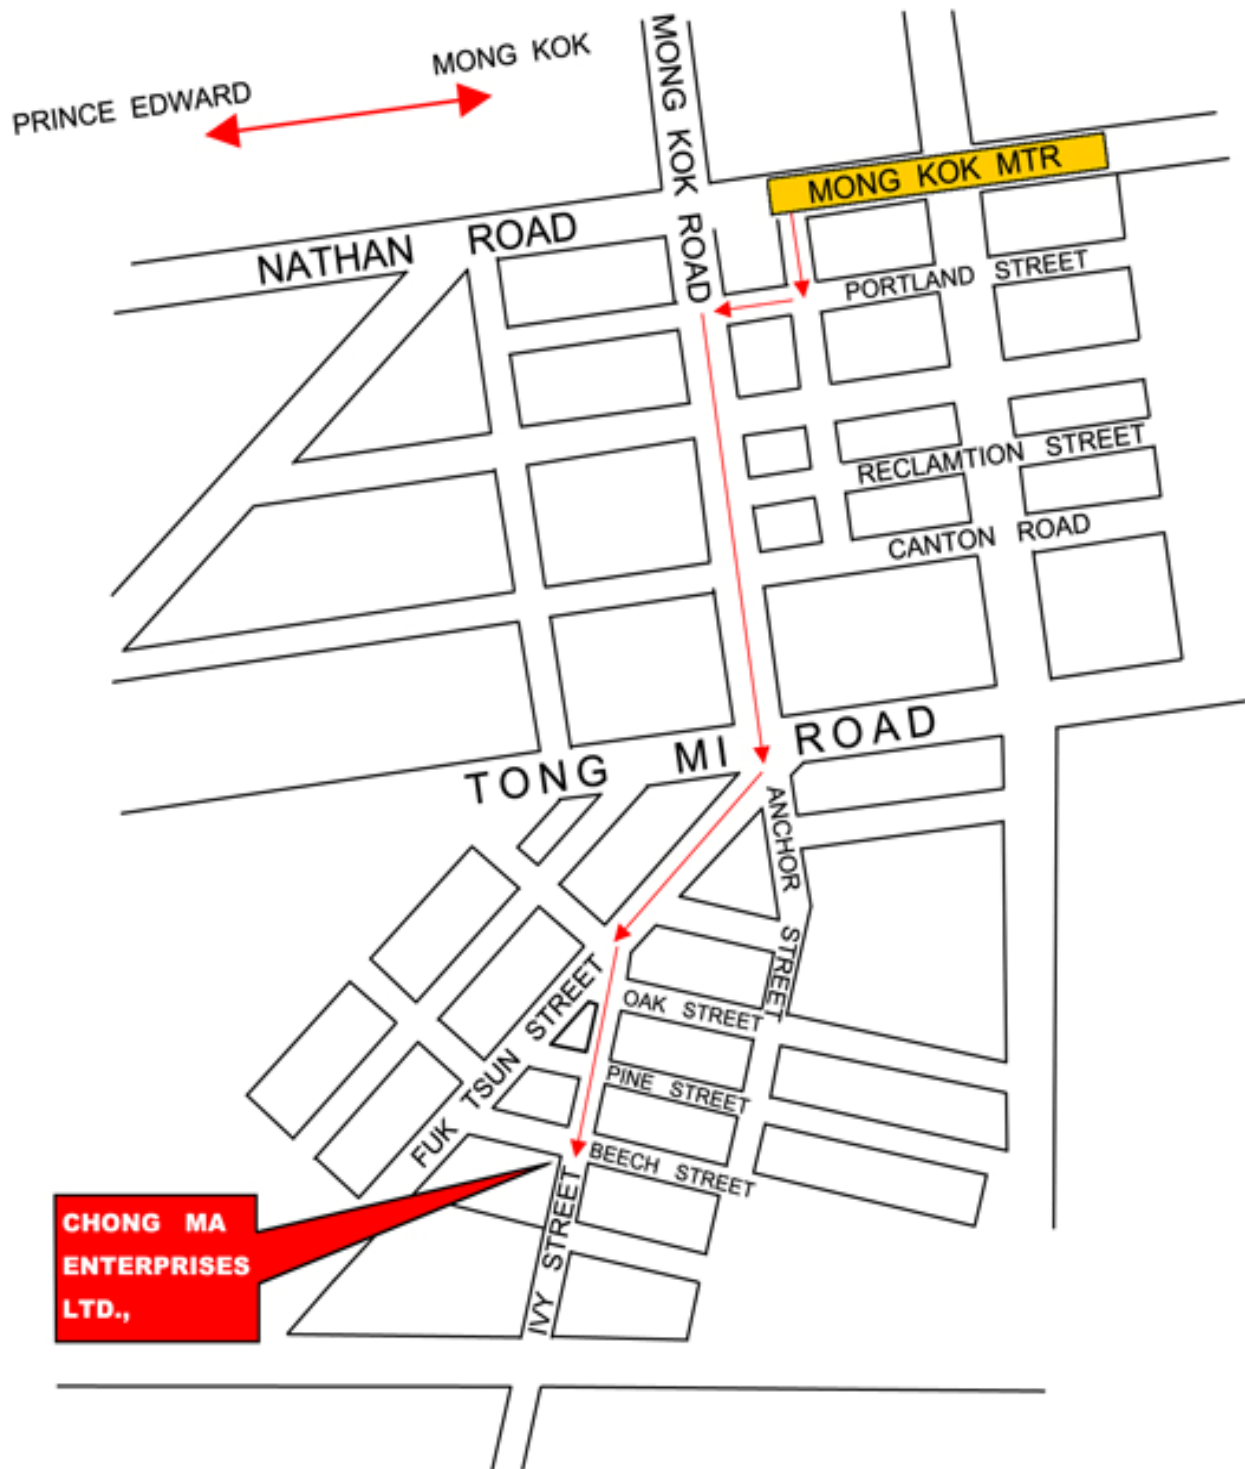

CHONG MA ENTERPRISES LTD., (Location)

Flat B, 8/F., Wing Lee Ind. Bldg., 28Ivy Street, Tai Kok Tsui, Kowloon, Hong Kong.
Tel:(852)27891900 Fax:(852)27870059 WebSite:<http://www.chongma.com>